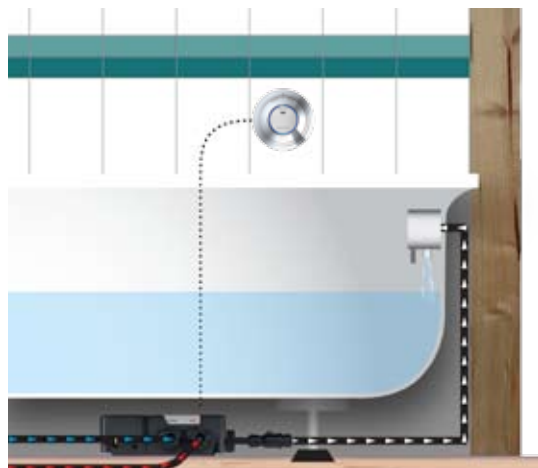

Simplicity

Just one touch is all it takes for temperature perfect bathing. No more fiddling with the taps to find the right temperature.

Technology

The controller's LED lights flash while the water reaches temperature and goes to steady showing when the water has reached the selected temperature. So, all you have to do is pop in the plug and relax while the bath fills safely.

Safety

Quartz Digital Bath is fully thermostatic, and factory set at a temperature of 45°C, reassuring when kids and the elderly are in the bathroom.

Flexibility

Quartz Digital's controller can be located at a convenient height or out of the reach of the children.

How it works

A low voltage data cable connects the controller to the processor. Simply press the controller and the hot and cold water are fed into the processor, where they are blended to the selected temperature and then dispensed through a single pipe to the bath overflow filler.

Siting the processor

The Digital processor which blends the hot and cold water for Quartz Digital Bath and Shower is slimline, compact, smaller than a shoebox and can be sited in any convenient location up to 10 metres from the bath control.