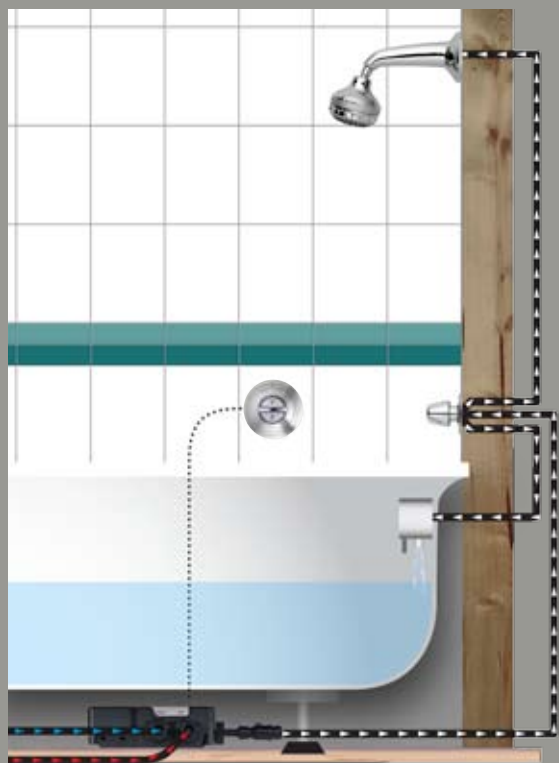

Quartz Digital Bath accessory kit

An overbath option

Comprising a Quartz Digital Bath overflow filler and a diverter valve, the accessory kit can be installed with Quartz Digital concealed showers. This allows easy and instant switching between shower and bath.

Bath overflow filler

Diverter valve

How it works

As with all Aqualisa Digital products, hot and cold water are blended in the Digital processor, sited in a convenient location, up to 10 metres from the control. For overbath configurations, using the Quartz Digital Bath accessory kit, simply press the control to switch on, then twist the diverter to select a bath or shower.

Quartz Digital Bath accessory kit shown with Quartz Digital concealed shower with adjustable height head, and a Digital wireless remote.

Quartz Digital accessories

Quartz Digital dual switch
Operates Quartz Digital Bath and Shower via a data cable, and can be located up to 10 metres from the processor.

Digital wireless remote
This handy remote is battery less and wireless and operates Quartz Digital Bath and Shower up to 10 metres from the processor.