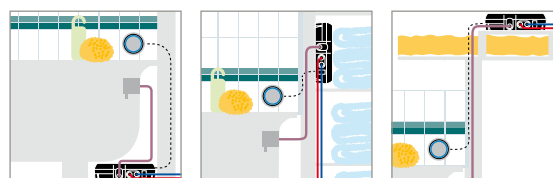

in the airing cupboard

in the loft

Siting the processor

The Digital processor which blends the hot and cold water for Quartz Digital Bath and Shower is slimline, compact, smaller than a shoebox and can be sited in any convenient location up to 10 metres from the bath control.

The Digital processor can be sited...

under the bath